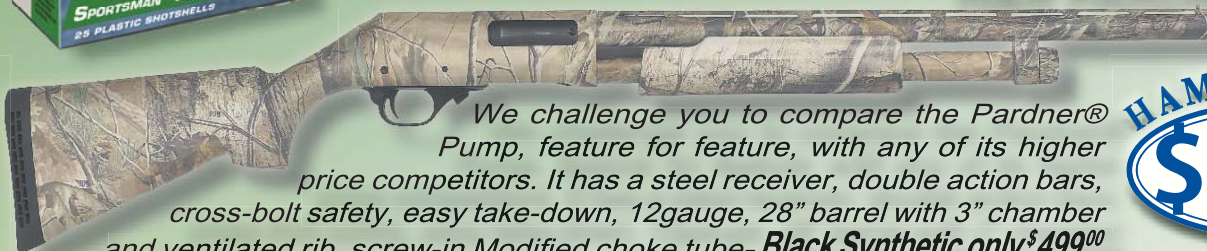

HAMILLS PRICE
\$1599

MODEL 870™ EXPRESS®

- Receiver milled from a solid billet of steel for strength and durability
- Synthetic and Laminate stocked models available
- 26" or 28" Rem™ Choke vent rib barrel - with Modified choke
- Offered in 12- and 20-gauge (Laminate only)
- LEFT HAND 28" BBL 12ga LAMINATE ONLY \$849⁰⁰

Shotgun upgrade kit normally \$139.90

HAMILLS PRICE
\$69⁹⁰

H&R PARDNER PUMP®

We challenge you to compare the Pardner® Pump, feature for feature, with any of its higher price competitors. It has a steel receiver, double action bars, cross-bolt safety, easy take-down, 12gauge, 28" barrel with 3" chamber and ventilated rib, screw-in Modified choke tube- **Black Synthetic only \$499⁰⁰ or Walnut stock Only \$549⁰⁰**-20ga models with 26" barrel SAME PRICE!

HAMILLS PRICE
\$649

H&R EXCELL AUTO™

The Excell™ Auto line of self loading shotguns represents the super-value of an imported shotgun built to the specifications and quality of H&R. With a 3" chamber and 5 shot magazines plus ventiated recoil pads, vent rib barrels and screw in chokes - **Camo synthetic with 28" BBL Only \$1099⁰⁰ or Walnut stock Only \$999⁰⁰**- All models in 12 gauge!